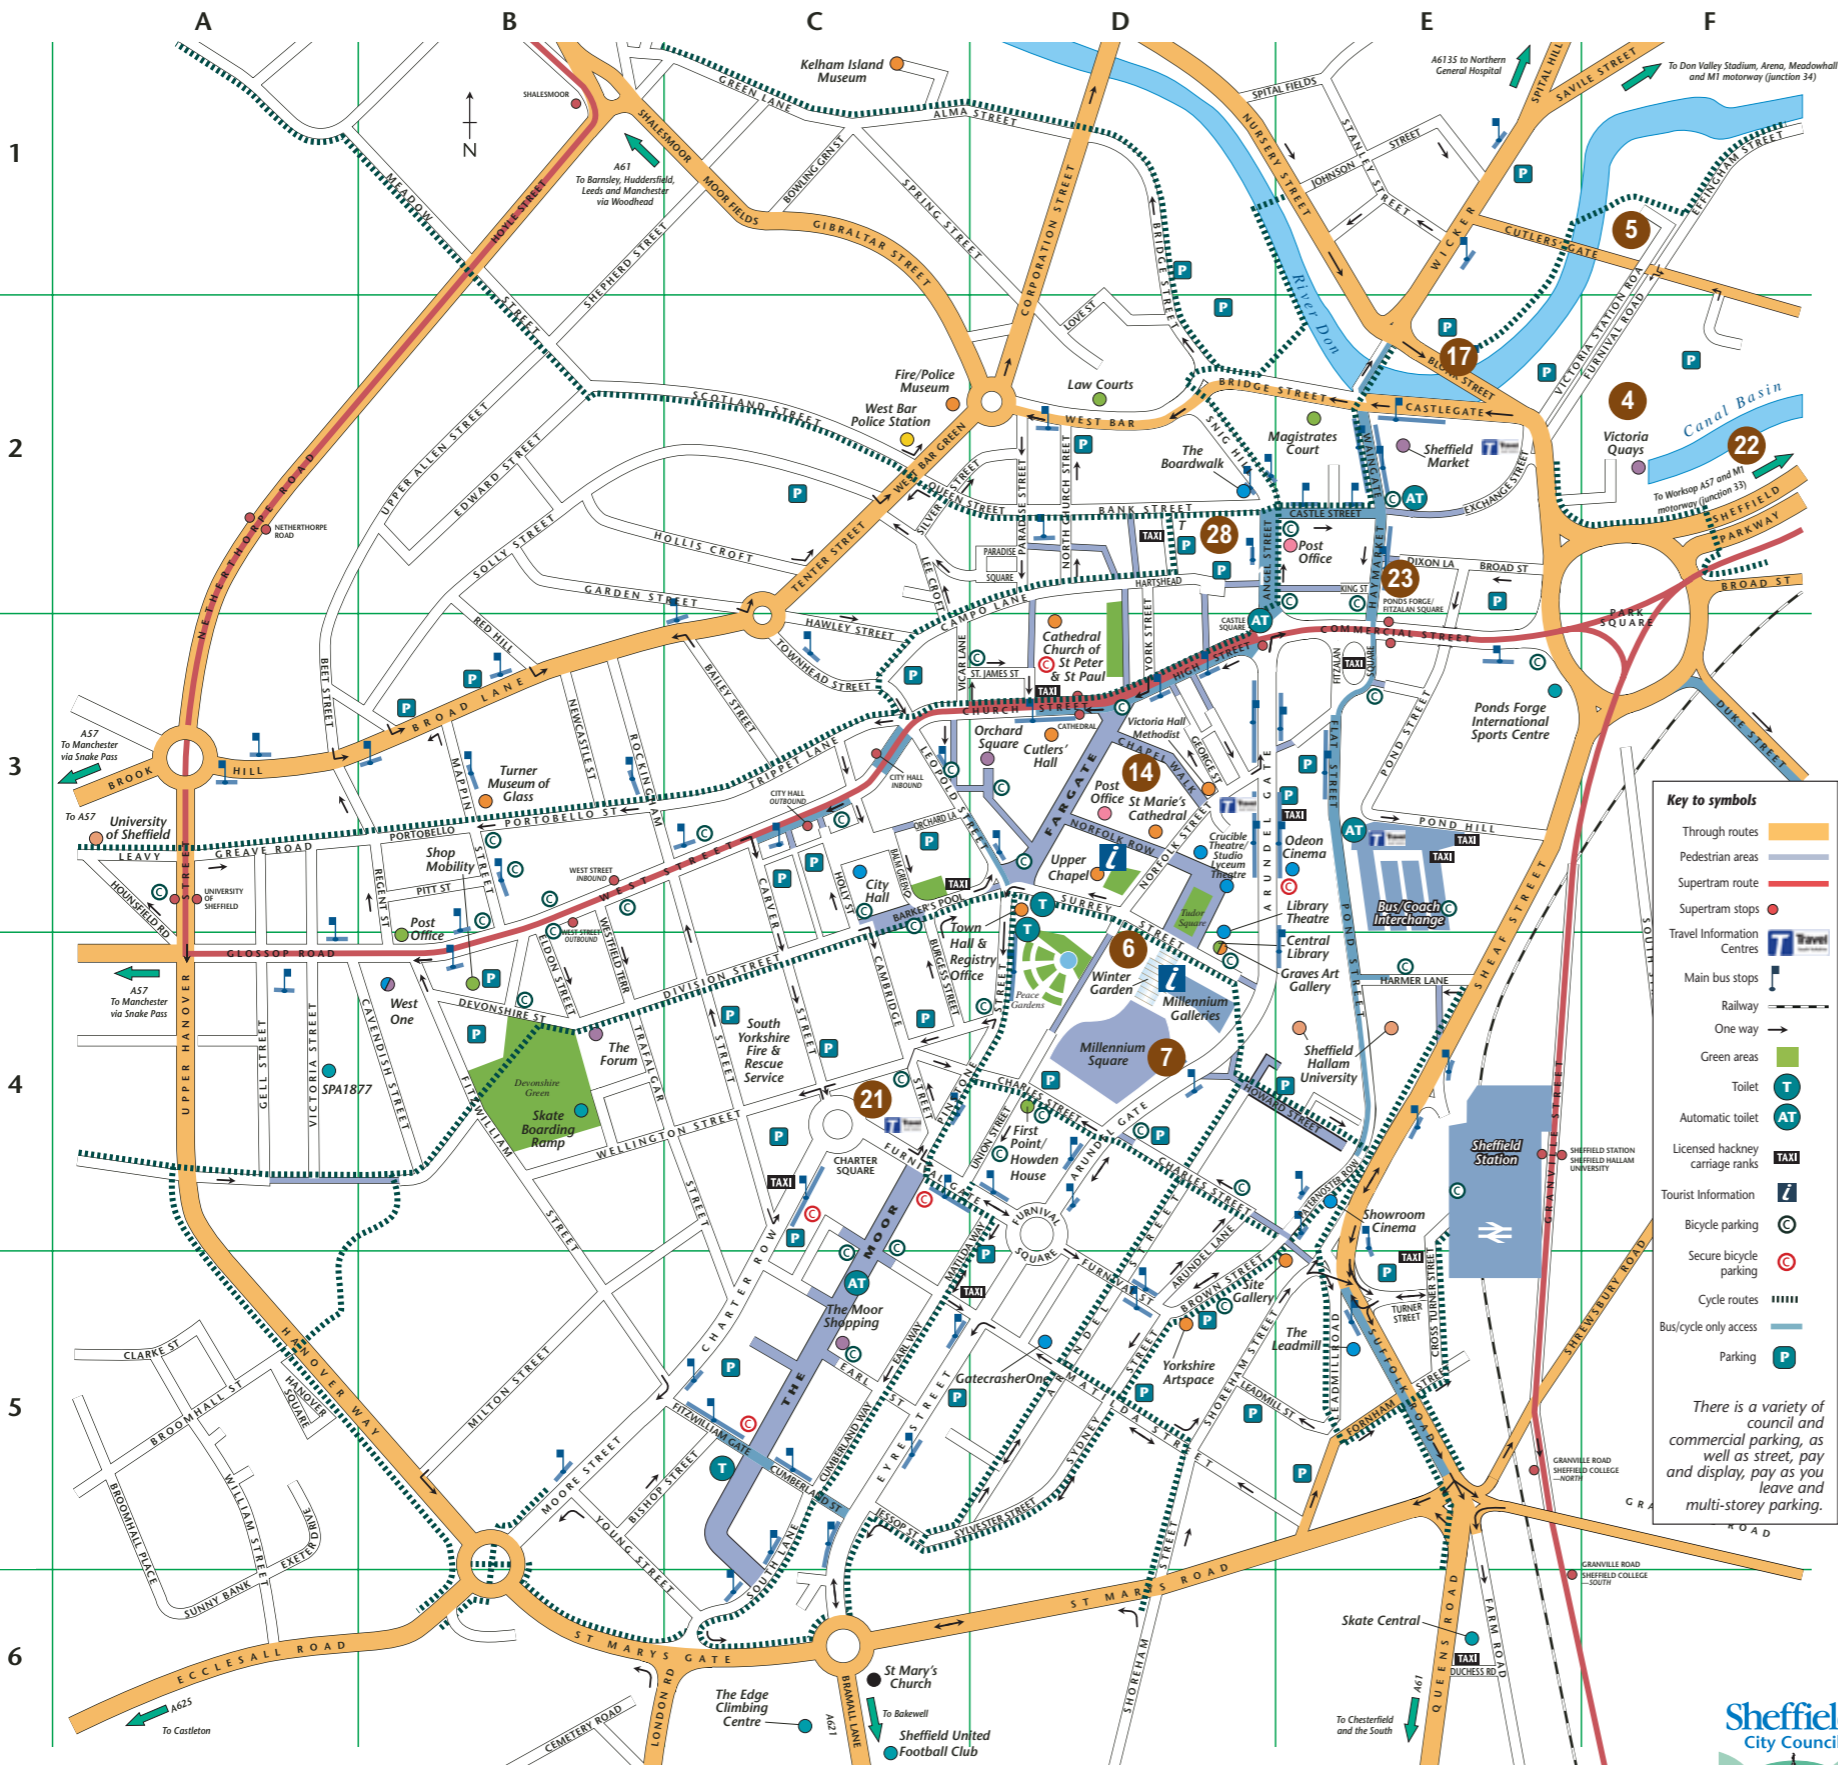

Sheffield City Centre

Arts

- Galleries and Museums
- Graves Art Gallery D4
  0114 278 2600
- Kelham Island Museum C1
  0114 272 2106
- Millennium Galleries D4
  0114 278 2600
- Site Gallery E5
  0114 281 2077
- Turner Museum of Glass B3
  0114 222 5500
- Winter Garden D4
- Yorkshire Artspace D5
  0114 276 1769
- Historic Buildings
- Cathedral Church of St Peter & St Paul D3
  0114 275 3434
- Cutlers' Hall D3
  0114 272 8456
- St Marie's Cathedral D3
  0114 272 2522
- Town Hall D3
  0114 203 9082

Sport & Leisure

- The Edge Climbing Centre C6
  John Street, 0114 275 8899
- Ponds Forge International Sports Centre E3
  Sheaf Street, 0114 223 3400
- Skate Central (Roller Skating) E6
  Queens Road, 0114 272 3037
- SPA 1877 A4
  Victoria Street, 0114 221 1877
- Sheffield United Football Club C6
  Bramall Lane, 0114 221 1889

Transport & Travel Enquiries

Personal enquiries can be made at: Sheffield Interchange for bus, tram or coach (National Express). Any Travel Information Centre for buses or trams. Sheffield Station for trains.

For telephone enquiries call: TRAVELINE (01709) 515151 National Express 24 hour line (08705) 808080 or Sheffield Tourism (0114) 221 1900. National Rail Enquiries (08457) 484950.

Cycling
Cycling maps can be obtained from Andy Wild on 0114 273 4479, email andy.wild@sheffield.gov.uk or web www.pedalpushers.org.uk

Nights Out

- Odeon Cinema E3
  0114 272 3981
- The Showroom Cinema E4
  0114 275 7727
- Concerts/Live Music
- Gatecrasher One D5
  0114 276 6777
- The Boardwalk D2
  0114 279 9090
- The Leadmill E5
  0114 221 2828
- Sheffield City Hall C3
  0114 278 9789
- Theatres
- Crucible Theatre/Studio D3
  0114 249 6000
- Lyceum Theatre D3
  0114 249 6000
- WestOne B4

Police Station

- West Bar Police Station C2
  0114 220 2020

Post Offices

- The Co-op Castle House, Angel Street E2
- GT News Norfolk Row D3

Shopping

- Devonshire Quarter B4
  The Forum, 0114 272 0569
- The Moor Shopping C5
- Orchard Square D3
  0114 275 9992
- Sheffield Market E2
  0114 273 5281
- Victoria Quays F2
  0114 272 7422
- Fargate D3
- WestOne B4

Universities

- Sheffield Hallam University E4
  0114 225 5555
- University of Sheffield A3
  0114 222 2000

Useful Services

- Central Library & Sheffield Information Services D4
  0114 273 4711
- Citizen's Advice Bureau D2
  London Road, 0114 258 3322
- First Point D4
  (Sheffield City Council one stop service)
  Howden House, Union Street
  Email: firstpoint@sheffield.gov.uk
- NHS Direct E5
  0845 4647 (immediate medical advice)
- Register Office (Sheffield Town Hall) D3
  0114 203 9423
- Shop Mobility B4
  0114 281 2278
- The Law Courts D2
- The Magistrates Court E2
- Tourist Information B4
  0114 221 1900
  www.sheffieldtourism.co.uk

For a full list of café bars, clubs, restaurants, shopping and other music venues contact Sheffield Tourism on 0114 221 1900

Hotels

For a full listing of hotels please see the reverse.

Tourist Information Contact Details

- General Enquiries 0114 221 1900
- Individual Reservations 0871 7000 121
- Group Reservations 0114 201 1025
- Email visitor@sheffield.gov.uk
- Website www.sheffieldtourism.co.uk

Sponsored by: **SUPERTRAM**